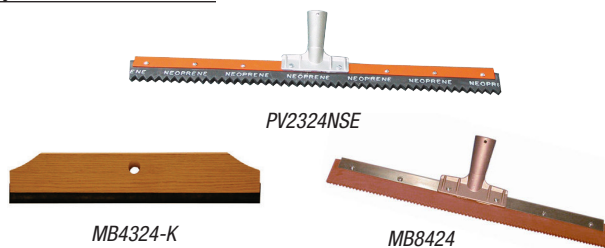

SQUEEGEE - NOTCHED

ORDER #	DESCRIPTION
PV2318NSE	18" V-Notched Squeegee 6/Bx
PV2324NSE	24" V-Notched Squeegee 6/Bx
MB4324K	24" Wood-Notched Squeegee
MB8424	24" Serrated Edge Floor Squeegee 1/4" W x 3/16" D