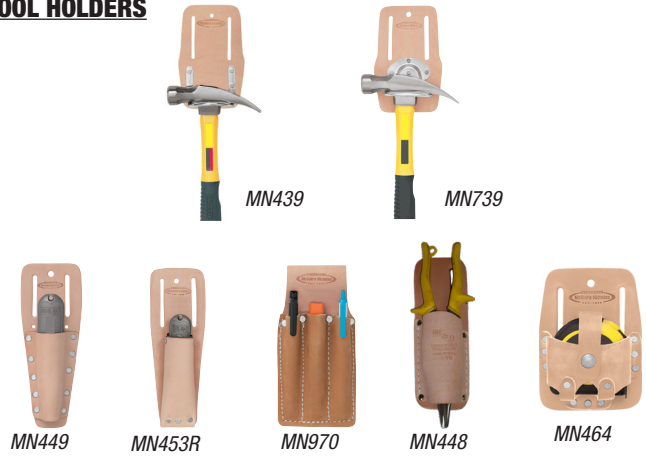

TOOL HOLDERS

ORDER #	DESCRIPTION
MN439	Leather Hammer Holder Cradle Loop
MN739	Swinging Hammer Holder
MN449	Leather Knife Sheath Open Bottom
MN453R	Knife Sheath Closed Bottom
MN970	Pen & Pencil Holder
MN448	Leather Snip Holder
MN464	Tape Measure Holder