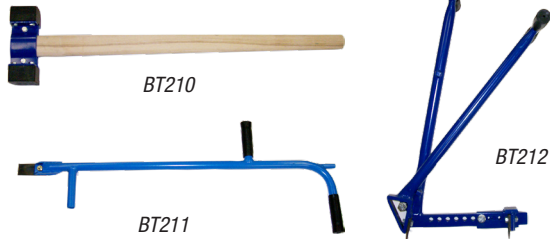

PAVER TOOLS - PLACERS

PAVER TOOLS

ORDER #	DESCRIPTION
BT210	Rubber Sledge with 35" Wood Handle
BT211	Extracting & Alignment Bar
BT212	Paver Tongs 11" Maximum Opening

PENCILS - CARPENTER

72 PER BOX
NO BROKEN BOXES

ORDER #	DESCRIPTION
RB997	7" Black Lead Craftco Pencil
RB997R	7" Red Lead Pencil
RB997RB	7" Red / Black Lead Pencil

PENCILS - CARPENTER - DEALER IMPRINTED

ORDER #	DESCRIPTION
RB997I	Imprinted Black Lead
RB997IR	Imprinted Red Lead
RB997IRB	Imprinted Red / Black Lead

1. MAXIMUM 3 LINES.
2. MINIMUM ORDER - 1440 PENCILS.
3. PENCILS AVAILABLE IN RED, YELLOW, WHITE, GREEN & BLUE.
4. IMPRINTING AVAILABLE IN BLACK, BLUE, WHITE, GREEN & RED.
5. PLEASE ALLOW 2 TO 4 WEEKS FOR DELIVERY.

$25.00 ONE TIME SET UP FEE
ADD .02 EA FOR SECOND SIDE IMPRINT
PLEASE CALL FOR VOLUME PRICING

PENCIL SHARPENER

ORDER #	DESCRIPTION
HN00101	Carpenter Pencil Sharpener 25/Bx